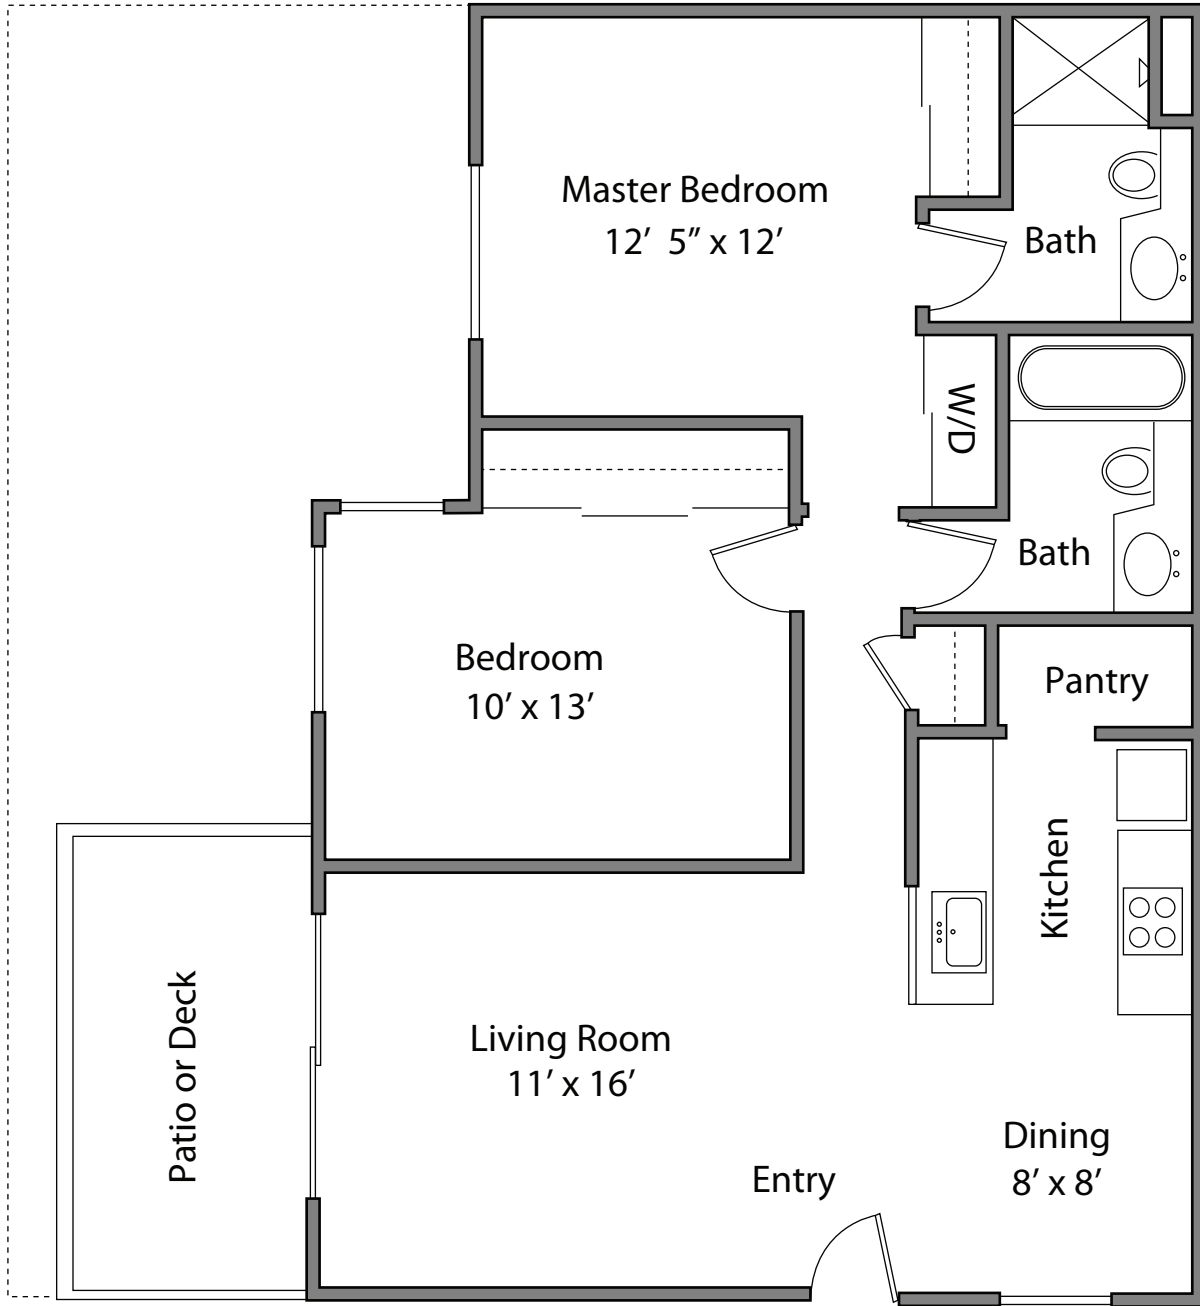

Park Place Apartments

EAGLE | APPROX. 910 SQ FT

851 CHURCH STREET, MOUNTAIN VIEW, CA 94041 / 650.961.6500 / PARKPLACE@PROMETHEUSREG.COM
WWW.PARKPLACE-APTS.COM

We reserve the right to modify plans, features and specifications without notice of obligation. Measurements and square footage are approximate and should not be relied upon. Each floorplan is an artist's conception and is not to scale.