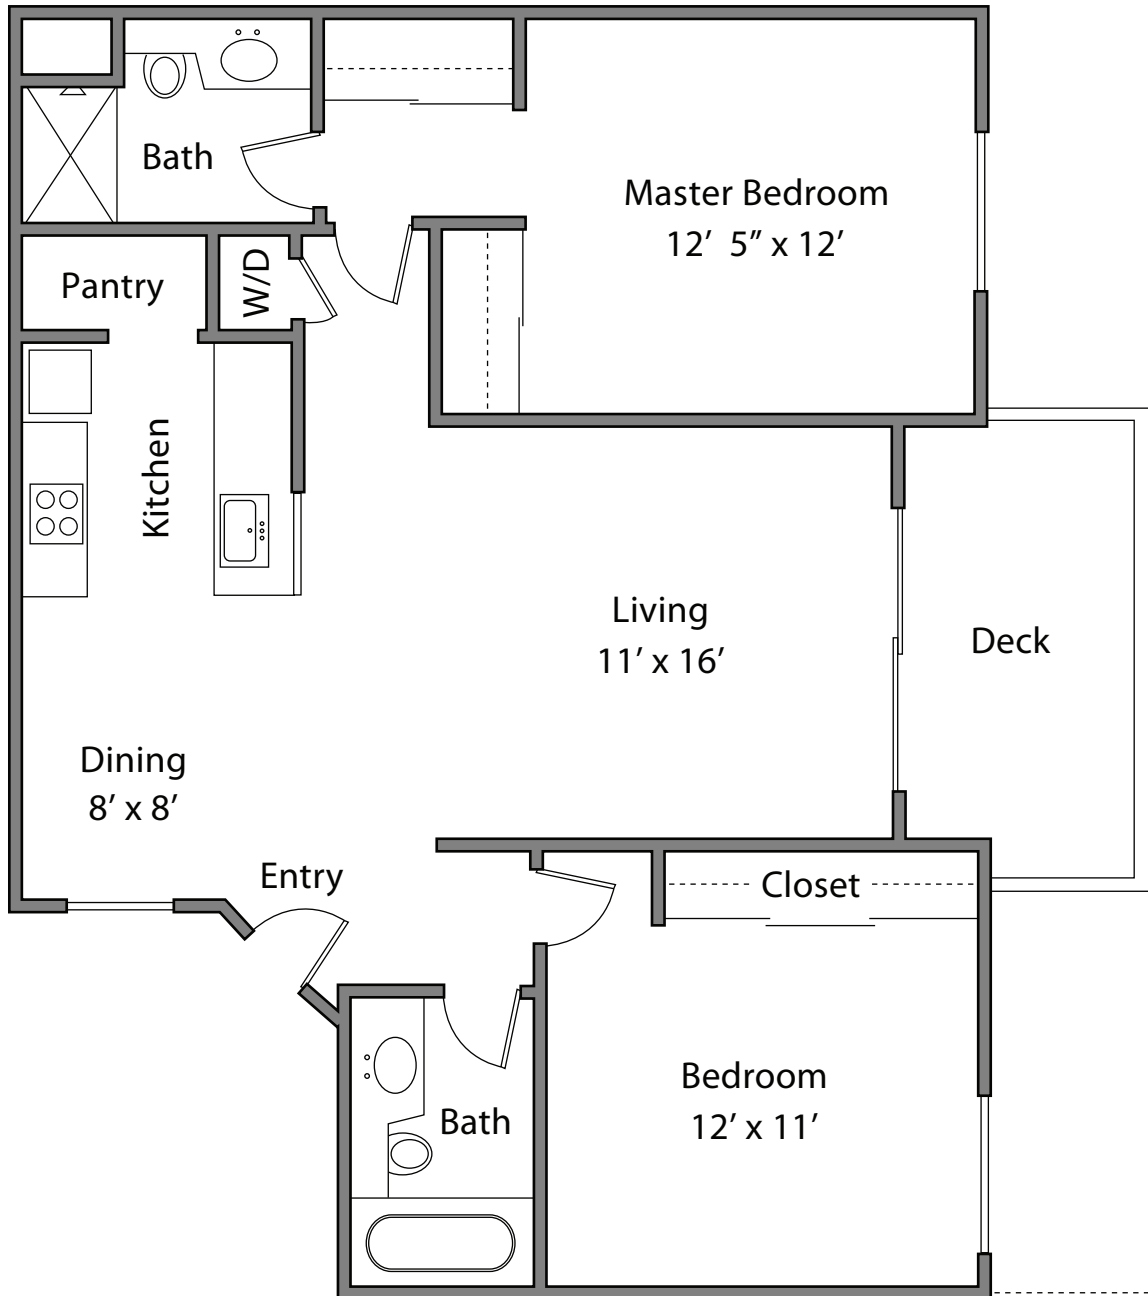

Park Place Apartments

RENGSTORFF | APPROX. 930 SQ FT

851 CHURCH STREET, MOUNTAIN VIEW, CA 94041 / 650.961.6500 / PARKPLACE@PROMETHEUSREG.COM
WWW.PARKPLACE-APTS.COM

We reserve the right to modify plans, features and specifications without notice of obligation. Measurements and square footage are approximate and should not be relied upon. Each floorplan is an artist's conception and is not to scale.