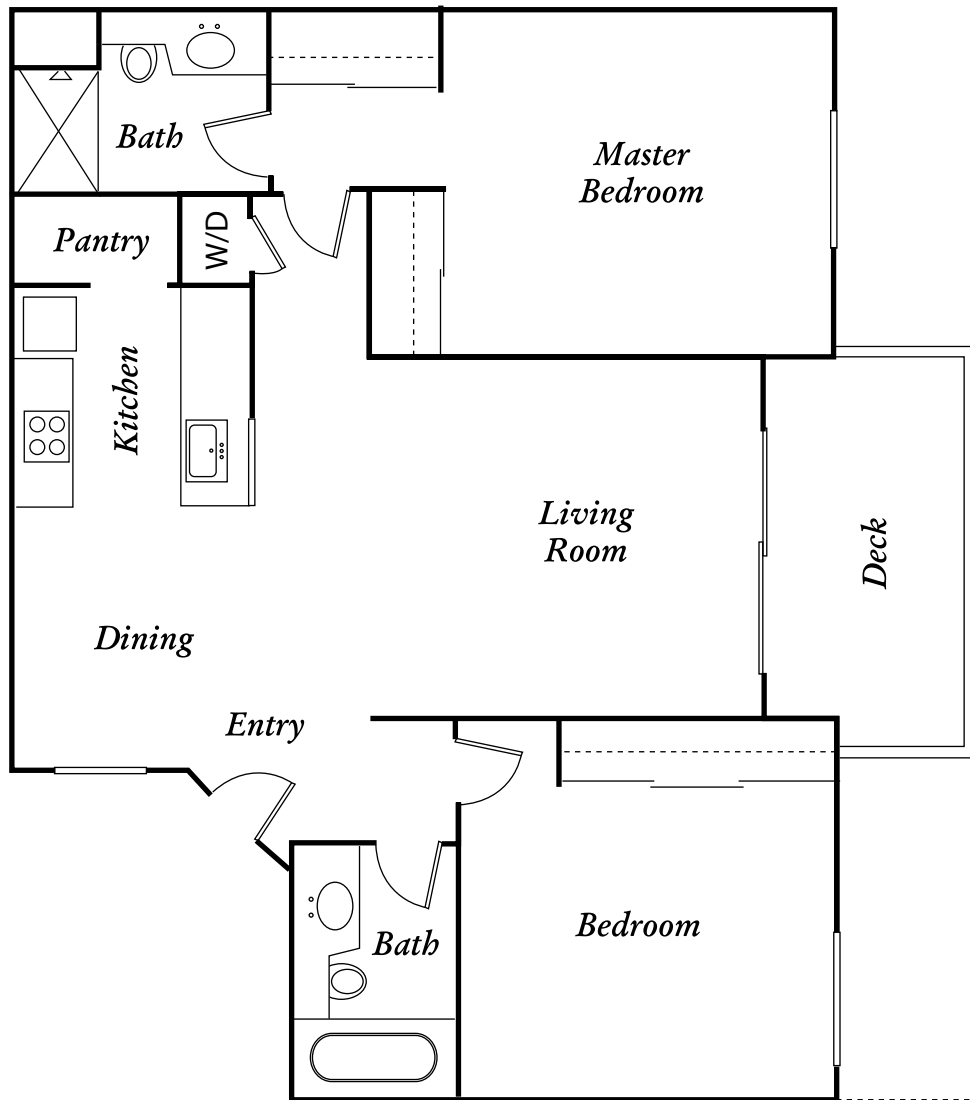

# Rengstorff: 2 bed/2 bath 930sf

# PARK PLACE

A P A R T M E N T S

We reserve the right to modify plans, features and specifications without notice or obligation. Measurements and square footage are approximate and should not be relied upon. Each floorplan is an artist's conception and is not to scale.